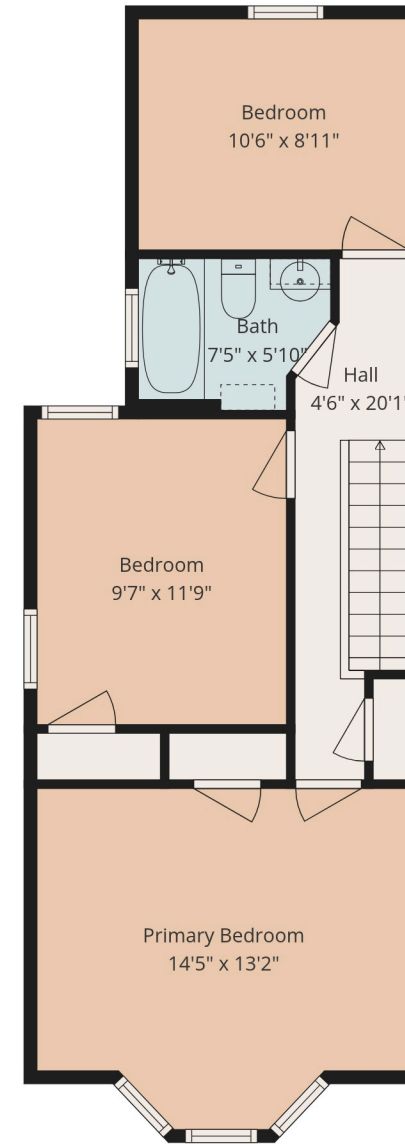

TOTAL: 1633 sq. ft

Basement: 498 sq. ft, 1st floor: 597 sq. ft, 2nd floor: 538 sq. ft

EXCLUDED AREAS: WALLS: 141 sq. ft

Measurements Are Highly Reliable But Not Guaranteed.

TOTAL: 1633 sq. ft

Basement: 498 sq. ft, 1st floor: 597 sq. ft, 2nd floor: 538 sq. ft

EXCLUDED AREAS: WALLS: 141 sq. ft

Measurements Are Highly Reliable But Not Guaranteed.

TOTAL: 1633 sq. ft

Basement: 498 sq. ft, 1st floor: 597 sq. ft, 2nd floor: 538 sq. ft

EXCLUDED AREAS: WALLS: 141 sq. ft

Measurements Are Highly Reliable But Not Guaranteed.

Basement

1st Floor

2nd Floor

TOTAL: 1633 sq. ft
 Basement: 498 sq. ft, 1st floor: 597 sq. ft, 2nd floor: 538 sq. ft
 EXCLUDED AREAS: WALLS: 141 sq. ft

Measurements Are Highly Reliable But Not Guaranteed.