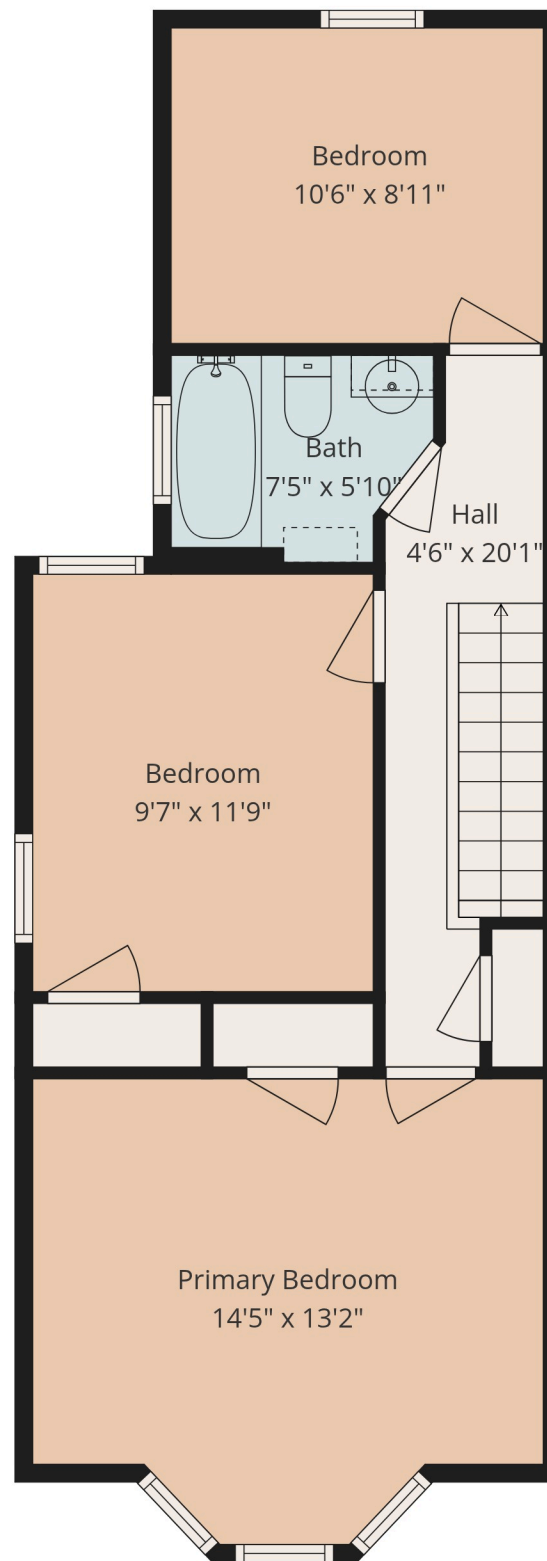

TOTAL: 1633 sq. ft

Basement: 498 sq. ft, 1st floor: 597 sq. ft, 2nd floor: 538 sq. ft

EXCLUDED AREAS: WALLS: 141 sq. ft

Measurements Are Highly Reliable But Not Guaranteed.

TOTAL: 1633 sq. ft

Basement: 498 sq. ft, 1st floor: 597 sq. ft, 2nd floor: 538 sq. ft

EXCLUDED AREAS: WALLS: 141 sq. ft

Measurements Are Highly Reliable But Not Guaranteed.

TOTAL: 1633 sq. ft

Basement: 498 sq. ft, 1st floor: 597 sq. ft, 2nd floor: 538 sq. ft

EXCLUDED AREAS: WALLS: 141 sq. ft

Measurements Are Highly Reliable But Not Guaranteed.

Basement

1st Floor

2nd Floor

TOTAL: 1633 sq. ft
 Basement: 498 sq. ft, 1st floor: 597 sq. ft, 2nd floor: 538 sq. ft
 EXCLUDED AREAS: WALLS: 141 sq. ft

Measurements Are Highly Reliable But Not Guaranteed.