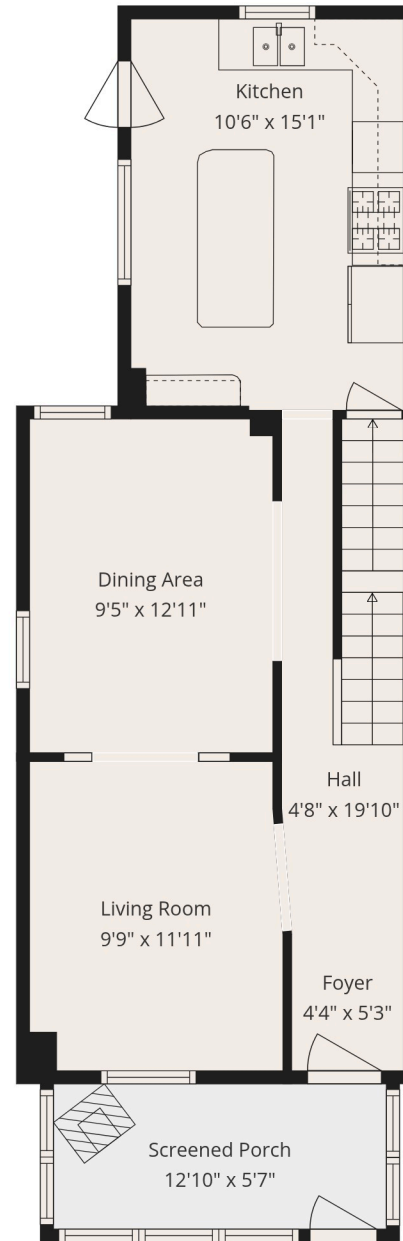

TOTAL: 1633 sq. ft

Basement: 498 sq. ft, 1st floor: 597 sq. ft, 2nd floor: 538 sq. ft

EXCLUDED AREAS: WALLS: 141 sq. ft

Measurements Are Highly Reliable But Not Guaranteed.

TOTAL: 1633 sq. ft

Basement: 498 sq. ft, 1st floor: 597 sq. ft, 2nd floor: 538 sq. ft

EXCLUDED AREAS: WALLS: 141 sq. ft

Measurements Are Highly Reliable But Not Guaranteed.

TOTAL: 1633 sq. ft

Basement: 498 sq. ft, 1st floor: 597 sq. ft, 2nd floor: 538 sq. ft

EXCLUDED AREAS: WALLS: 141 sq. ft

Measurements Are Highly Reliable But Not Guaranteed.

Basement

1st Floor

2nd Floor

TOTAL: 1633 sq. ft
 Basement: 498 sq. ft, 1st floor: 597 sq. ft, 2nd floor: 538 sq. ft
 EXCLUDED AREAS: WALLS: 141 sq. ft

Measurements Are Highly Reliable But Not Guaranteed.