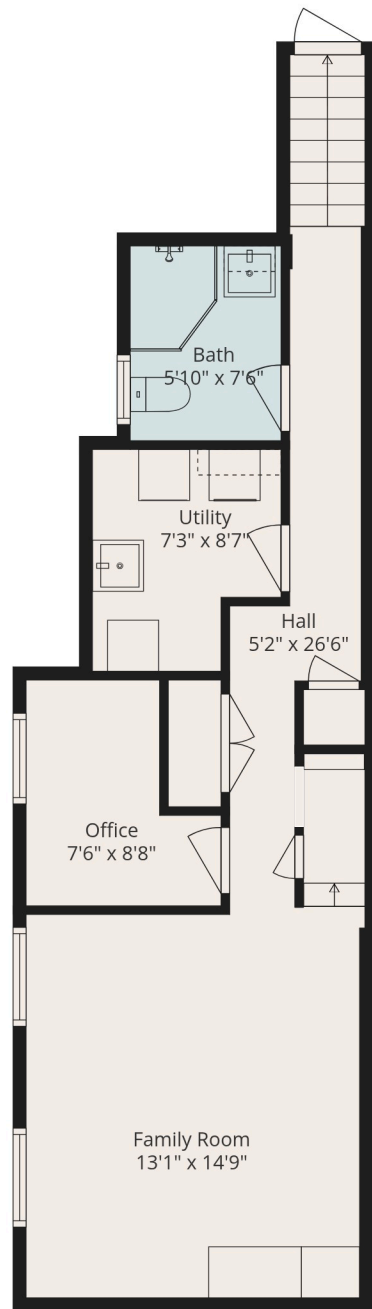

TOTAL: 1633 sq. ft

Basement: 498 sq. ft, 1st floor: 597 sq. ft, 2nd floor: 538 sq. ft

EXCLUDED AREAS: WALLS: 141 sq. ft

Measurements Are Highly Reliable But Not Guaranteed.

TOTAL: 1633 sq. ft

Basement: 498 sq. ft, 1st floor: 597 sq. ft, 2nd floor: 538 sq. ft

EXCLUDED AREAS: WALLS: 141 sq. ft

Measurements Are Highly Reliable But Not Guaranteed.

TOTAL: 1633 sq. ft

Basement: 498 sq. ft, 1st floor: 597 sq. ft, 2nd floor: 538 sq. ft

EXCLUDED AREAS: WALLS: 141 sq. ft

Measurements Are Highly Reliable But Not Guaranteed.

Basement

1st Floor

2nd Floor

TOTAL: 1633 sq. ft
 Basement: 498 sq. ft, 1st floor: 597 sq. ft, 2nd floor: 538 sq. ft
 EXCLUDED AREAS: WALLS: 141 sq. ft

Measurements Are Highly Reliable But Not Guaranteed.