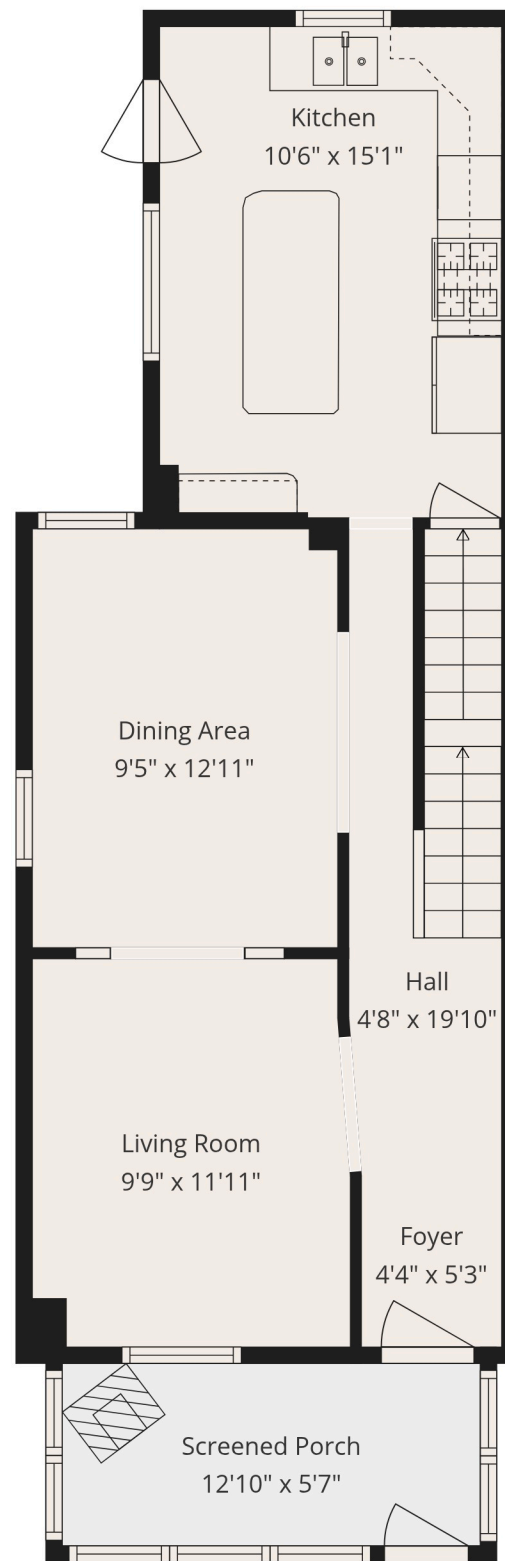

TOTAL: 1633 sq. ft

Basement: 498 sq. ft, 1st floor: 597 sq. ft, 2nd floor: 538 sq. ft

EXCLUDED AREAS: WALLS: 141 sq. ft

Measurements Are Highly Reliable But Not Guaranteed.

TOTAL: 1633 sq. ft

Basement: 498 sq. ft, 1st floor: 597 sq. ft, 2nd floor: 538 sq. ft

EXCLUDED AREAS: WALLS: 141 sq. ft

Measurements Are Highly Reliable But Not Guaranteed.

TOTAL: 1633 sq. ft

Basement: 498 sq. ft, 1st floor: 597 sq. ft, 2nd floor: 538 sq. ft

EXCLUDED AREAS: WALLS: 141 sq. ft

Measurements Are Highly Reliable But Not Guaranteed.

Basement

1st Floor

2nd Floor

TOTAL: 1633 sq. ft
 Basement: 498 sq. ft, 1st floor: 597 sq. ft, 2nd floor: 538 sq. ft
 EXCLUDED AREAS: WALLS: 141 sq. ft

Measurements Are Highly Reliable But Not Guaranteed.